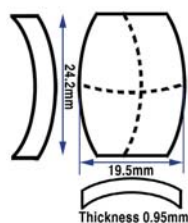

24.20 x 19.50mm (0.95mm) Sapphire (FM)

- Length: 24.20mm
- Width: 19.50mm
- Thickness: 0.95mm

Code	Description	UOM	Price
G36309	24.20 x 19.50mm (0.95mm) Sapphire (FM)	EACH	£59.95