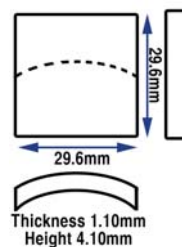

29.60 x 29.60 x 4.10mm (1.10mm) Sapphire (FM)

- Length: 29.60mm
- Width: 29.60mm
- Thickness: 1.10mm
- Overall height: 4.10mm

Code	Description	UOM	Price
G36306	29.60 x 29.60 x 4.10mm (1.10mm) Sapphire (FM)	EACH	£59.95