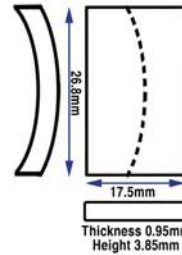

26.80 x 17.50 x 3.85mm (0.95mm) Sapphire (FM)

- Length: 26.80mm
- Width: 17.50mm
- Thickness: 0.95mm
- Overall height: 3.85mm

Code	Description	UOM	Price
G36310	26.80 x 17.50 x 3.85mm (0.95mm) Sapphire (FM)	EACH	£59.95