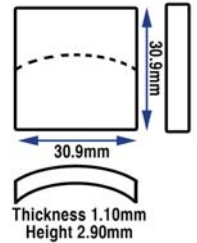

30.90 x 30.90 x 2.90mm (1.10mm) Sapphire (FM)

- Length: 30.90mm
- Width: 30.90mm
- Thickness: 1.10mm
- Overall height: 2.90mm

Code	Description	UOM	Price
G36303	30.90 x 30.90 x 2.90mm (1.10mm) Sapphire (FM)	EACH	£59.95