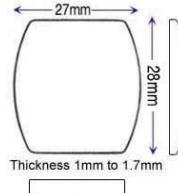

Code	Description	UOM	Price
CTR270280	27.00 x 28.00mm (1.00 to 1.70mm) Cartier Generic*	EACH	£5.95

30.50 x 30.50mm Cartier Generic

- One Side Flat Bezel
- One Side Domed Bezel
- Overall Height 4.30mm

Code	Description	UOM	Price
G35110	30.50 x 30.50mm Cartier Generic	EACH	£24.95