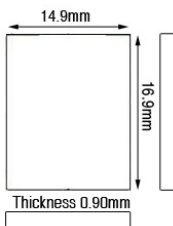

14.90 x 16.90mm Cartier Generic

- Flat Bezel
- Domed (overall height 1.88mm)
- 0.90mm Thick
- Refill packet For Set G19392

Code	Description	UOM	Price
HTV149169	14.90 x 16.90mm Cartier Generic	EACH	£7.95