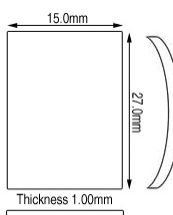

15.00 x 27.00mm Cartier Generic

- One Side Flat Bezel
- One Side Domed Bezel
- 1.00mm Thick
- Tank

Code	Description	UOM	Price
C24579	15.00 x 27.00mm Cartier Generic	EACH	£27.50