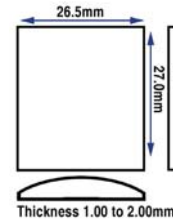

Code	Description	UOM	Price
STV265270	26.50 x 27.00mm (1.00 to 2.00mm) Mineral (JJ)	EACH	£3.50

JAEGER LE COULTRE, JLC

Jaeger Le Coultre Watch Movement Parts 782 items listed on website