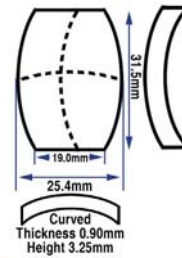

25.40 x 31.50 x 3.25mm (0.90mm) Sapphire (FM)

- Length: 25.40mm
- Width: 31.50mm
- Thickness: 0.90mm
- Overall height: 3.25mm

Code	Description	UOM	Price
G37693	25.40 x 31.50 x 3.25mm (0.90mm) Sapphire (FM)	EACH	£66.75