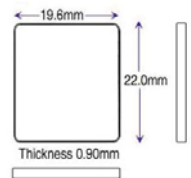

19.60 x 22.00mm (0.90mm) Cartier Generic*

- Flat TV Glass
- Refill packet For Set G19392

Code	Description	UOM	Price
CTR196220	19.60 x 22.00mm (0.90mm) Cartier Generic*	EACH	£5.95