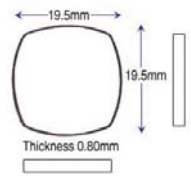

19.50 x 19.50mm (0.80mm) Cartier Generic*

- Flat TV Glass
- Refill packet For Set G19392

Code	Description	UOM	Price
CTR195195	19.50 x 19.50mm (0.80mm) Cartier Generic*	EACH	£5.95