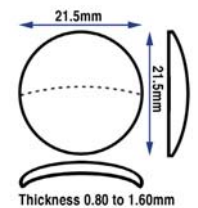

CAMEL

Camel Generic Glasses

Ø21.5mm (0.80 to 1.60mm Thick)

- Camel Generic
- Mineral Glass