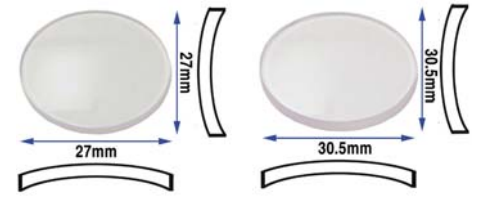

Omega Generic Sapphire Glasses By Size