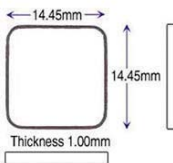

14.45 x 14.45mm (1.0mm) Cartier Generic*

- Flat TV Glass
- Refill packet For Set G19392

Code	Description	UOM	Price
CTR144144	14.45 x 14.45mm (1.0mm) Cartier Generic*	EACH	£5.95