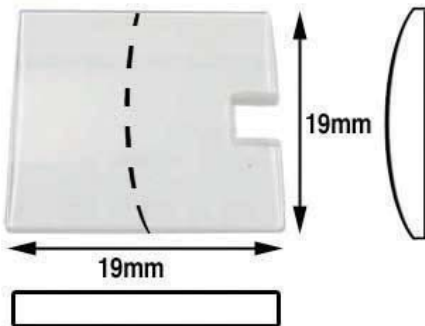

GIRARD PERREGAUX, GP

GP Movement Parts 147 items listed on website

GLYCINE

Glycine Movement Parts 15 items listed on website

GRAU & HAMPEL

Grau and Hampel Movement Parts 2 items listed on website

GRUEN

Gruen Movement Parts 443 items listed on website

GSW

GSW Movement Parts 95 items listed on website

GUB

GUB Movement Parts 117 items listed on website

GUBA BAUER

Guba Movement Parts 195 items listed on website

GUCCI

Gucci Generic Sapphire Glasses

19.0 x 19.0mm (0.90 to 1.50mm Thick) Sapphire, Cut Out @ 3h

Code	Description	UOM	Price
G32381	19.0 x 19.0mm (0.90 to 1.50mm Thick) Sapphire, Cut Out @ 3h	EACH	£68.00

GUEBELIN

Gubelin Movement Parts 1 items listed on website

HAMILTON

Hamilton Movement Parts 122 items listed on website
Hamilton Case Parts 28 items listed on website
Hamilton Bracelet Parts 12 items listed on website
Hamilton Watch Straps By Case Number 7 items listed on website

HANHART

Hanhart Movement Parts 8 items listed on website

HATTORI

Hattori Hands by Calibre 2 items listed on website

HEBDOMAS

Hebdomas Movement Parts 7 items listed on website

HELVETIA, GENERAL

Helvetia, General Movement Parts 619 items listed on website

HENZI & PFAFF

Henzi and Pfaff Movement Parts 6 items listed on website

HEUER, LEONIDAS

Heuer Movement Parts 85 items listed on website

HIRSCH, AHS

Hirsch Movement Parts 2 items listed on website

HP, PARENIN, REMEX

HP Movement Parts 116 items listed on website

ILLINOIS

Illinois Movement Parts 8 items listed on website

IMACO, IMC

imaco Movement Parts 3 items listed on website