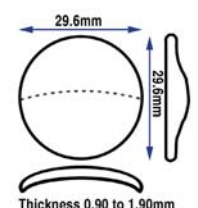

Ø29.6mm (0.90 to 1.90mm Thick)

- Camel Generic
- Mineral Glass