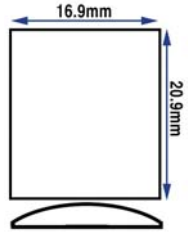

16.9 x 20.9mm Reverso Generic

- Domed with flat bottom
- Reverso
- Sapphire (Swiss)
- Generic

Code	Description	UOM	Price
J32800	16.9 x 20.9mm Reverso Generic	EACH	£19.95