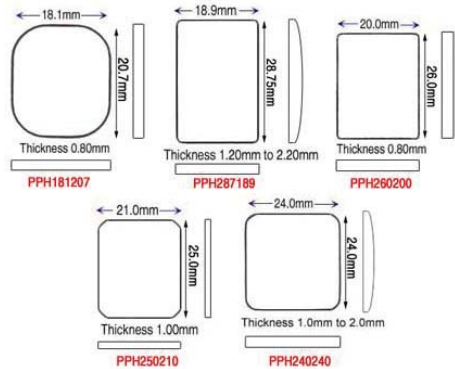

Patek Philippe Generic Glasses by Size

- Generic Patek Philippe (PP)
- by Size
- Mineral Glass

Dimensions: Width x Length x Thickness

Click website "More Information" for full specification

Code	Description	UOM	Price
PPH181207	18.10 x 20.70mm (0.80mm) (PP)	EACH	£3.50
PPH287189	18.90 x 28.75mm (1.20 to 2.20mm) (PP)	EACH	£3.50
PPH260200	20.00 x 26.00mm (0.80mm) (PP)	EACH	£3.50
PPH250210	21.00 x 25.00mm (1.00mm) (PP)	EACH	£3.50
PPH240240	24.00 x 24.00mm (1.00 to 2.15mm) (PP)	EACH	£3.50