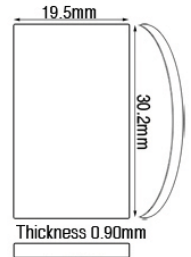

- One Side Flat Bezel
- One Side Domed Bezel
- 0.90mm Thick
- Overall Height 3.80mm

Code	Description	UOM	Price
G35106	19.50 x 30.20mm Cartier Generic	EACH	£24.95

19.60 x 22.00mm (0.90mm) Cartier Generic*