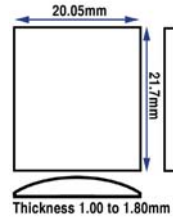

JACOB JENSON

Jacob Jenson Generic Glasses

20.05 x 21.70mm (1.00 to 1.80mm) Mineral (JJ)

Code	Description	UOM	Price
STV2172005	20.05 x 21.70mm (1.00 to 1.80mm) Mineral (JJ)	EACH	£3.50

26.50 x 27.00mm (1.00 to 2.00mm) Mineral (JJ)