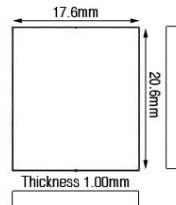

17.60 x 20.60mm Cartier Generic

- Flat Bezel
- Domed (overall height 1.80mm)
- 1.00mm Thick
- Refill packet For Set G19392

Code	Description	UOM	Price
HTV206176	17.60 x 20.60mm Cartier Generic	EACH	£7.95