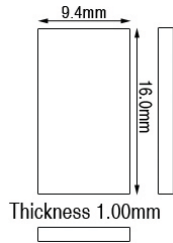

Code	Description	UOM	Price
G35102	9.40 x 16.00mm Cartier Generic	EACH	£24.95

12.90 x 22.70mm Cartier Generic

- One Side Flat Bezel
- One Side Domed Bezel
- 1.00mm Thick
- Tank

Code	Description	UOM	Price
C24578	12.90 x 22.70mm Cartier Generic	EACH	£22.25