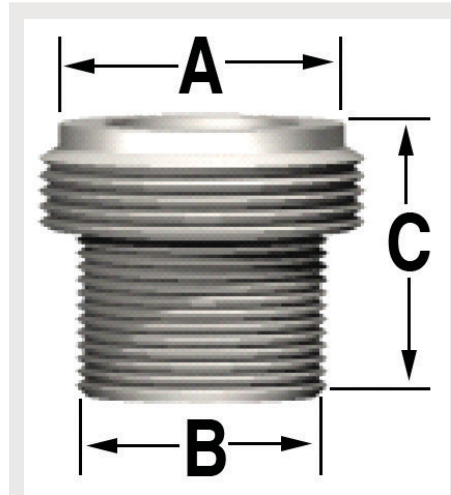

S19193S1	8 (Ø0.80mm) x 0.95 x 8.80mm	PACK*10	£1.95
C8436A	10 (Ø1.00mm) x 1.30 x 12.10mm, ISO	EACH	£8.60
S19193S2	10 (Ø1.00mm) x 1.30 x 12.10mm	PACK*10	£1.95
S19193S4	11 (Ø1.10mm) x 1.20 x 15.00mm	PACK*10	£1.95
S19193S3	11 (Ø1.10mm) x 1.70 x 13.60mm	PACK*10	£1.95
S19193S6	12 (Ø1.20mm) x 1.20 x 10.00mm	PACK*10	£1.95
S19193S12	12 (Ø1.20mm) x 1.20 x 15.50mm	PACK*10	£1.95
S19193S11	12 (Ø1.20mm) x 1.50 x 15.20mm	PACK*10	£1.95
C8437A	12 (Ø1.20mm) x 1.60 x 14.40mm, ISO	EACH	£8.60
S19193S10	12 (Ø1.20mm) x 1.60 x 14.40mm	PACK*10	£1.95
S19193S5	12 (Ø1.20mm) x 1.70 x 8.60mm	PACK*10	£1.95
S19193S7	12 (Ø1.20mm) x 1.70 x 11.00mm	PACK*10	£1.95
S19193S8	12 (Ø1.20mm) x 1.70 x 13.00mm	PACK*10	£1.95
S19193S9	12 (Ø1.20mm) x 1.70 x 14.00mm	PACK*10	£1.95
S19193S13	14 (Ø1.40mm) x 1.40 x 10.00mm	PACK*10	£1.95
S19193S16	14 (Ø1.40mm) x 1.50 x 15.90mm	PACK*10	£1.95
S19193S17	14 (Ø1.40mm) x 1.50 x 17.30mm	PACK*10	£1.95
S19193S18	14 (Ø1.40mm) x 1.50 x 19.40mm	PACK*10	£1.95
S19193S14	14 (Ø1.40mm) x 1.70 x 14.00mm	PACK*10	£1.95
S19193S15	14 (Ø1.40mm) x 1.70 x 15.00mm	PACK*10	£1.95

Case Pendant Tubes

Case Pendant Tubes

All Rolex Generic case parts are manufactured in Switzerland to the original specification.

- Unless fitting with the Rolex tool, certain models will need the internal diameter of the pendant tube to be slightly broach out to allow the crown to fit.

KEY:

- A = Crown Thread Ø
- B = Case Thread Ø
- C = Overall Length