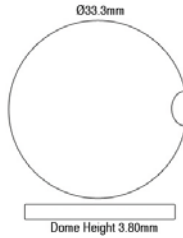

**27.00 x 27.00mm
Cartier Generic**

- Flat Bezel
- Domed Top
- Dome 2.55mm Thick

Code	Description	UOM	Price
G35121	27.00 x 27.00mm Cartier Generic	EACH	£56.95

**27.55 x 24.30mm
Cartier Generic**

- One Side Flat Bezel
- One side Domed Bezel
- 0.90mm Thick

Code	Description	UOM	Price
G32382	27.55 x 24.30mm Cartier Generic	EACH	£58.00

**33.30mm (Round)
Cartier Generic**

- Flat Bezel
- Cut Out
- 3.80mm Dome Height

Code	Description	UOM	Price
G35298	33.30mm (Round) Cartier Generic	EACH	£56.95