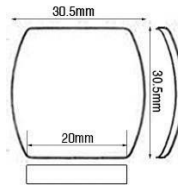

Code	Description	UOM	Price
CTR270280	27.00 x 28.00mm (1.00 to 1.70mm) Cartier Generic*	EACH	£5.95

30.50 x 30.50mm Cartier Generic

- One Side Flat Bezel
- One Side Domed Bezel
- Overall Height 4.30mm

Code	Description	UOM	Price
G35110	30.50 x 30.50mm Cartier Generic	EACH	£24.95