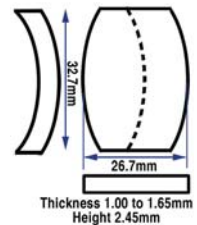

32.70 x 26.70 x 2.45mm (1.00 to 1.65mm) Mineral (FM)

- Length: 32.70mm
- Width: 26.70mm
- Thickness: 0.90mm
- Overall height: 2.90mm

Code	Description	UOM	Price
DSTV267327	32.70 x 26.70 x 2.45mm (1.00 to 1.65mm) Mineral (FM)	EACH	£3.50