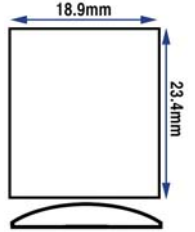

18.9 x 23.4mm Reverso Generic

- Domed with flat bottom
- Reverso
- Sapphire (Swiss)
- Generic

Code	Description	UOM	Price
J32801	18.9 x 23.4mm Reverso Generic	EACH	£19.95