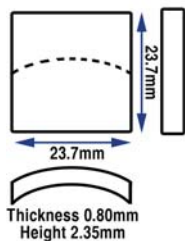

23.70 x 23.70 x 2.35mm (0.80mm) Sapphire (FM)

- Length: 23.70mm
- Width: 23.70mm
- Thickness: 0.85mm
- Overall height: 2.35mm

Code	Description	UOM	Price
G36304	23.70 x 23.70 x 2.35mm (0.80mm) Sapphire (FM)	EACH	£59.95