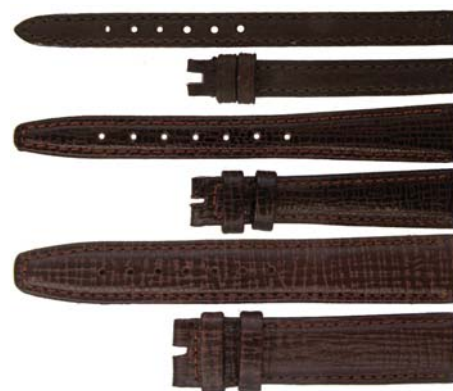

Omega Straps - Calf, Brown

Omega - Brown Calf

- Various Sizes
- Brown

Special branded watch straps often have special fitting requirements, click website "More Information" for further specification before ordering.

For searching Omega straps see category "Omega Watch Straps By Case Number"

Code	Description	UOM	Price
X8550A	8mm Omega Brown Calf	EACH	£51.94
X8551C	10mm Omega Brown Calf	EACH	£51.94
X8555AA	14mm Omega Brown Calf	EACH	£51.94
X19537	15mm Omega Brown Calf	EACH	£51.94

X8558C	18mm Omega Brown Calf	EACH	£51.94
X28064	18mm Omega Brown Strap	EACH	£97.18
X29220	22mm Omega Brown Calf	EACH	£198.95