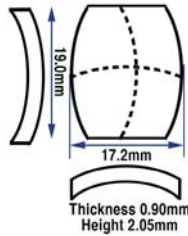

FRANCK MULLER

Franck Muller Generic Glasses

- Franck Muller Generic (FM)
- Sapphire & Mineral Glasses
- Dimensions: Length x Width x Overall Height (Thickness)

19.00 x 17.20 x 2.05mm (0.90mm) Sapphire (FM)

- Length: 19.00mm
- Width: 17.20mm
- Thickness: 0.90mm
- Overall height: 2.05mm

Code	Description	UOM	Price
G36307	19.00 x 17.20 x 2.05mm (0.90mm) Sapphire (FM)	EACH	£59.95