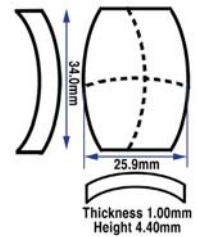

Code	Description	UOM	Price
DSTV267327	32.70 x 26.70 x 2.45mm (1.00 to 1.65mm) Mineral (FM)	EACH	£3.50

34.00 x 25.90 x 4.40mm (1.00mm) Mineral (FM)

- Length: 34.00mm
- Width: 25.90mm
- Thickness: 1.10mm
- Overall height: 4.40mm