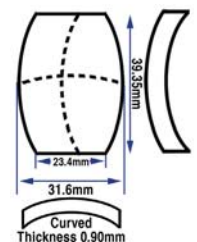

39.35 x 31.60 x 5.20mm (0.90mm) Sapphire (FM)

- Length: 39.95mm
- Width: 31.60mm
- Thickness: 0.90mm
- Overall height: 5.20mm

Code	Description	UOM	Price
G37694	39.35 x 31.60 x 5.20mm (0.90mm) Sapphire (FM)	EACH	£245.00

FREDERIC PIGUET

Frederic Piguet Movement Parts

495 items listed on website

OVER 130,000 DIFFERENT ITEMS