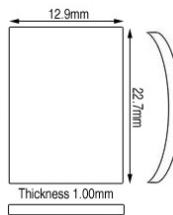

Code	Description	UOM	Price
G35102	9.40 x 16.00mm Cartier Generic	EACH	£24.95

12.90 x 22.70mm Cartier Generic

- One Side Flat Bezel
- One Side Domed Bezel
- 1.00mm Thick
- Tank

Code	Description	UOM	Price
C24578	12.90 x 22.70mm Cartier Generic	EACH	£22.25