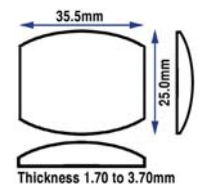

DIESEL

Diesel Generic Glasses

25.00 x 35.50mm (1.70 to 3.70mm) Diesel

Generic Diesel
• Refill packet For Set G19932

Code	Description	UOM	Price
STV250355	25.00 x 35.50mm (1.70 to 3.70mm) Diesel	EACH	£3.50

DOXA

DOXA

Doxa Movement Parts 25 items listed on website