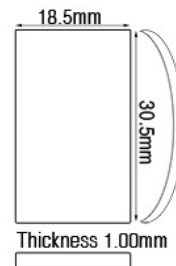

18.50 x 30.50mm Cartier Generic

- One Side Flat Bezel
- One Side Domed Bezel
- 1.00mm Thick

Code	Description	UOM	Price
G35104	18.50 x 30.50mm Cartier Generic	EACH	£24.95

19.00 x 22.00mm Cartier Generic

- Flat Bezel
- Domed (overall height 2.50mm)
- 1.00mm Thick
- Refill packet For Set G19392