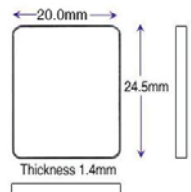

20.00 x 24.50mm (1.40mm) Cartier Generic*

- Flat TV Glass
- Refill packet For Set G19392

Code	Description	UOM	Price
CTR245210	20.00 x 24.50mm (1.40mm) Cartier Generic*	EACH	£5.95