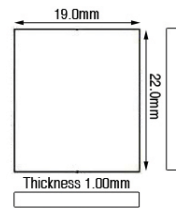

18.50 x 30.50mm Cartier Generic

- One Side Flat Bezel
- One Side Domed Bezel
- 1.00mm Thick

Code	Description	UOM	Price
G35104	18.50 x 30.50mm Cartier Generic	EACH	£24.95

19.00 x 22.00mm Cartier Generic

- Flat Bezel
- Domed (overall height 2.50mm)
- 1.00mm Thick
- Refill packet For Set G19392