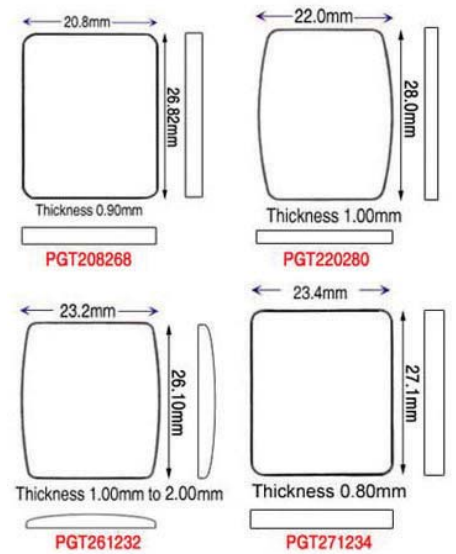

PIAGET GENERIC

Piaget Generic Glasses by size

Piaget Generic Glasses - by Size

Dimensions & Specifications:

- Width
- Length
- Thickness
- Mineral Glass

Click website "More Information" for full specification

Code	Description	UOM	Price
PGT208268	20.80 x 26.82mm (0.90mm Thick)	EACH	£3.50
PGT220280	22.00 x 28.00mm (1.00mm Thick)	EACH	£3.50
PGT261232	23.20 x 26.10mm (1.00 to 2.00mm Thick)	EACH	£3.50
PGT271234	23.40 x 27.10mm (0.80mm Thick)	EACH	£3.50

PIERCE

Pierce Movement Parts 231 items listed on website

POLJOT

Poljot Movement Parts 571 items listed on website

PRECIMAX

Precimax Movement Parts 12 items listed on website

PUW

Puw Movement Parts 725 items listed on website

RADO

Rado Case Parts (Except Glasses)	248 items listed on website
Rado Glasses By Case Number	151 items listed on website
Rado Bracelet and Bracelet Parts	382 items listed on website