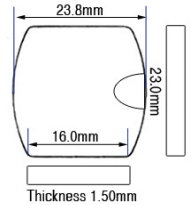

**20.00 x 24.00mm
Cartier Generic**

- Flat Bezel
- Domed Top
- Dome 1.80mm Thick

Code	Description	UOM	Price
G35118	20.00 x 24.00mm Cartier Generic	EACH	£35.95

**23.00 x 23.80mm
Cartier Generic**

- Flat Bezel
- Date Window
- 1.50mm Thick