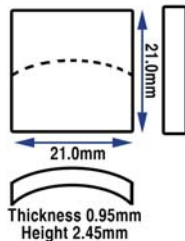

21.00 x 21.00 x 2.45mm (0.95mm) Sapphire (FM)

- Length: 21.00mm
- Width: 21.00mm
- Thickness: 0.95mm
- Overall height: 2.45mm

Code	Description	UOM	Price
G36311	21.00 x 21.00 x 2.45mm (0.95mm) Sapphire (FM)	EACH	£59.95