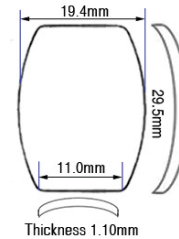

**19.40 x 29.50mm
Cartier Generic**

- All Sides Domed Bezel
- 1.10mm Thick

Code	Description	UOM	Price
G35115	19.40 x 29.50mm Cartier Generic	EACH	£56.95