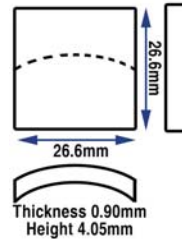

26.60 x 26.60 x 4.05mm (0.90mm) Sapphire (FM)

- Length: 26.60mm
- Width: 26.60mm
- Thickness: 0.90mm
- Overall height: 4.05mm

Code	Description	UOM	Price
G36305	26.60 x 26.60 x 4.05mm (0.90mm) Sapphire (FM)	EACH	£59.95