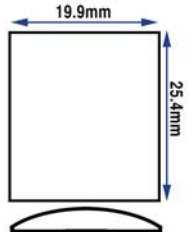

19.9 x 25.4mm Reverso Generic

- Domed with flat bottom
- Reverso
- Sapphire (Swiss)
- Generic

Code	Description	UOM	Price
J32802	19.9 x 25.4mm Reverso Generic	EACH	£19.95

JEAMBRUN

Jeambrun Movement Parts 16 items listed on website

JUDEX

Judex Movement Parts 12 items listed on website

JUNGHANS

Jungmans Movement Parts 581 items listed on website

JUVENIA

Juvenia Movement Parts 4 items listed on website

KAISER

Kaiser Movement Parts 1 items listed on website