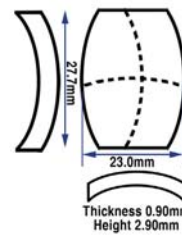

27.70 x 23.30 x 2.90mm (0.90mm) Sapphire (FM)

- Length: 27.70mm
- Width: 23.30mm
- Thickness: 0.90mm
- Overall height: 2.90mm

Code	Description	UOM	Price
G36308	27.70 x 23.30 x 2.90mm (0.90mm) Sapphire (FM)	EACH	£59.95