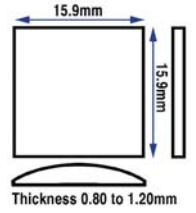

Code	Description	UOM	Price
STV140220	14.00 x 22.00mm (1.20 to 2.40mm) Esprit	EACH	£3.50

15.90 x 15.90mm (0.80 to 1.20mm) Esprit

1. Generic Esprit
2. Refill packet For Set G19932

Code	Description	UOM	Price
STV159159	15.90 x 15.90mm (0.80 to 1.20mm) Esprit	EACH	£3.50

ESSOR

Essor Movement Parts 1 items listed on website

ET, NFT

ET Movement Parts 214 items listed on website

ETA, ESA

ETA, ESA Movement Parts 6711 items listed on website